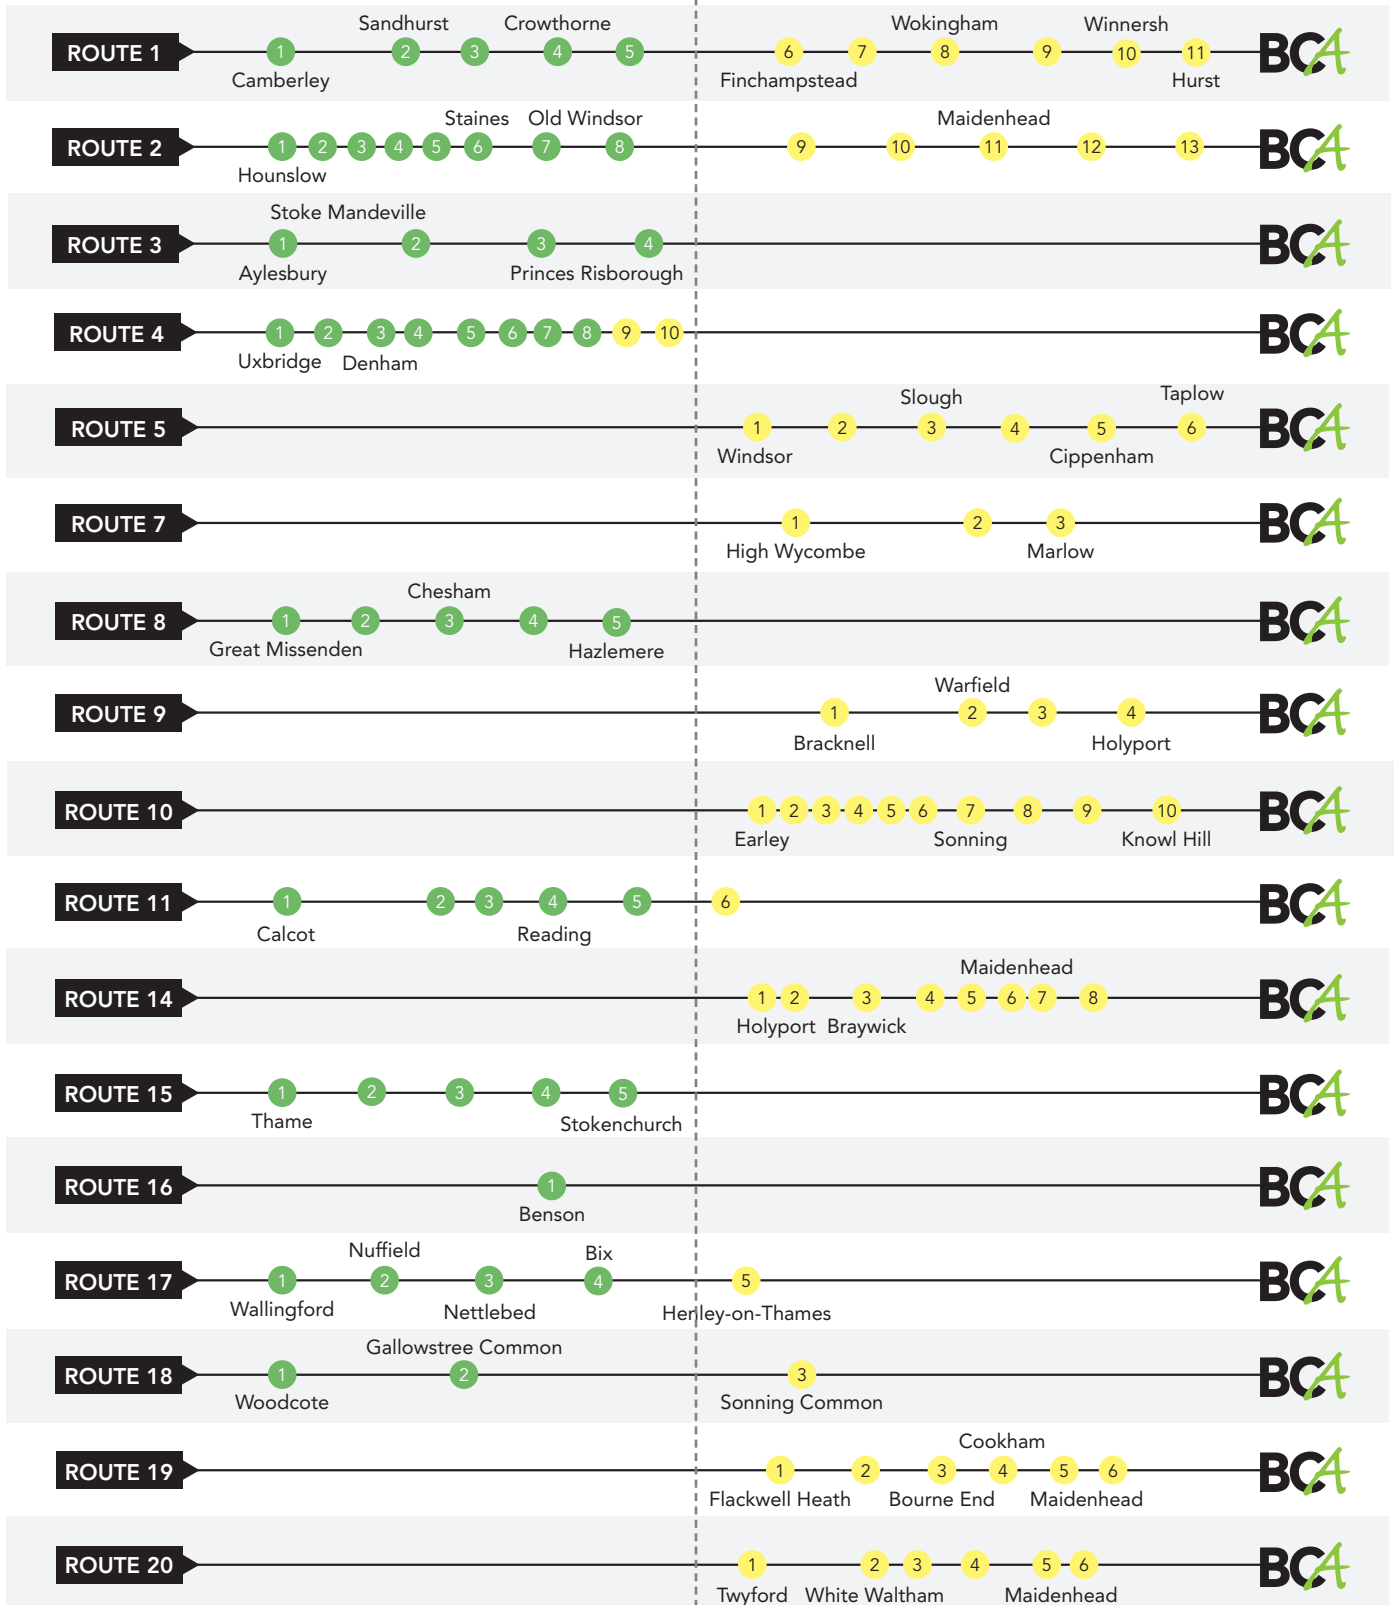

GREEN ZONE PRICES

Full Year by term	£585	Full year upfront	£530
Terms 1 & 2 per term	£220	Term 3	£145
Single	£5.95	Round trip	£11.90

YELLOW ZONE PRICES

Full Year by term	£510	Full year upfront	£440
Terms 1 & 2 per term	£190	Term 3	£130
Single	£5.95	Round trip	£11.90